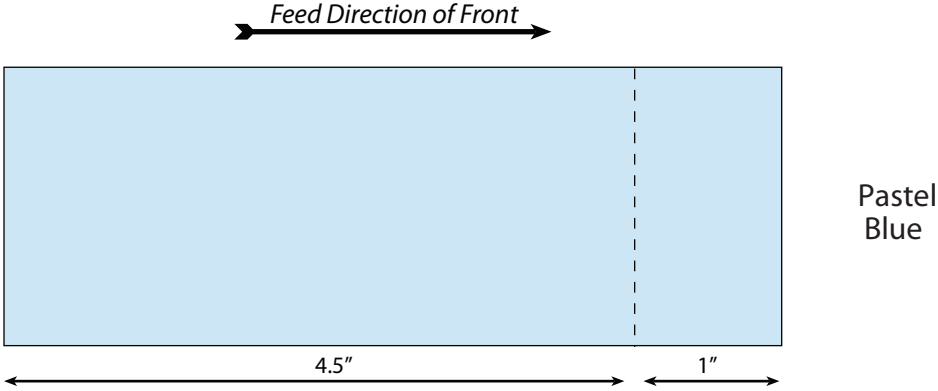

Generic Thermal Ticket Stock Specifications - Flood

Pastel Orange

Pastel Pink

Pastel Yellow

Pastel Green

White

Back UV ink